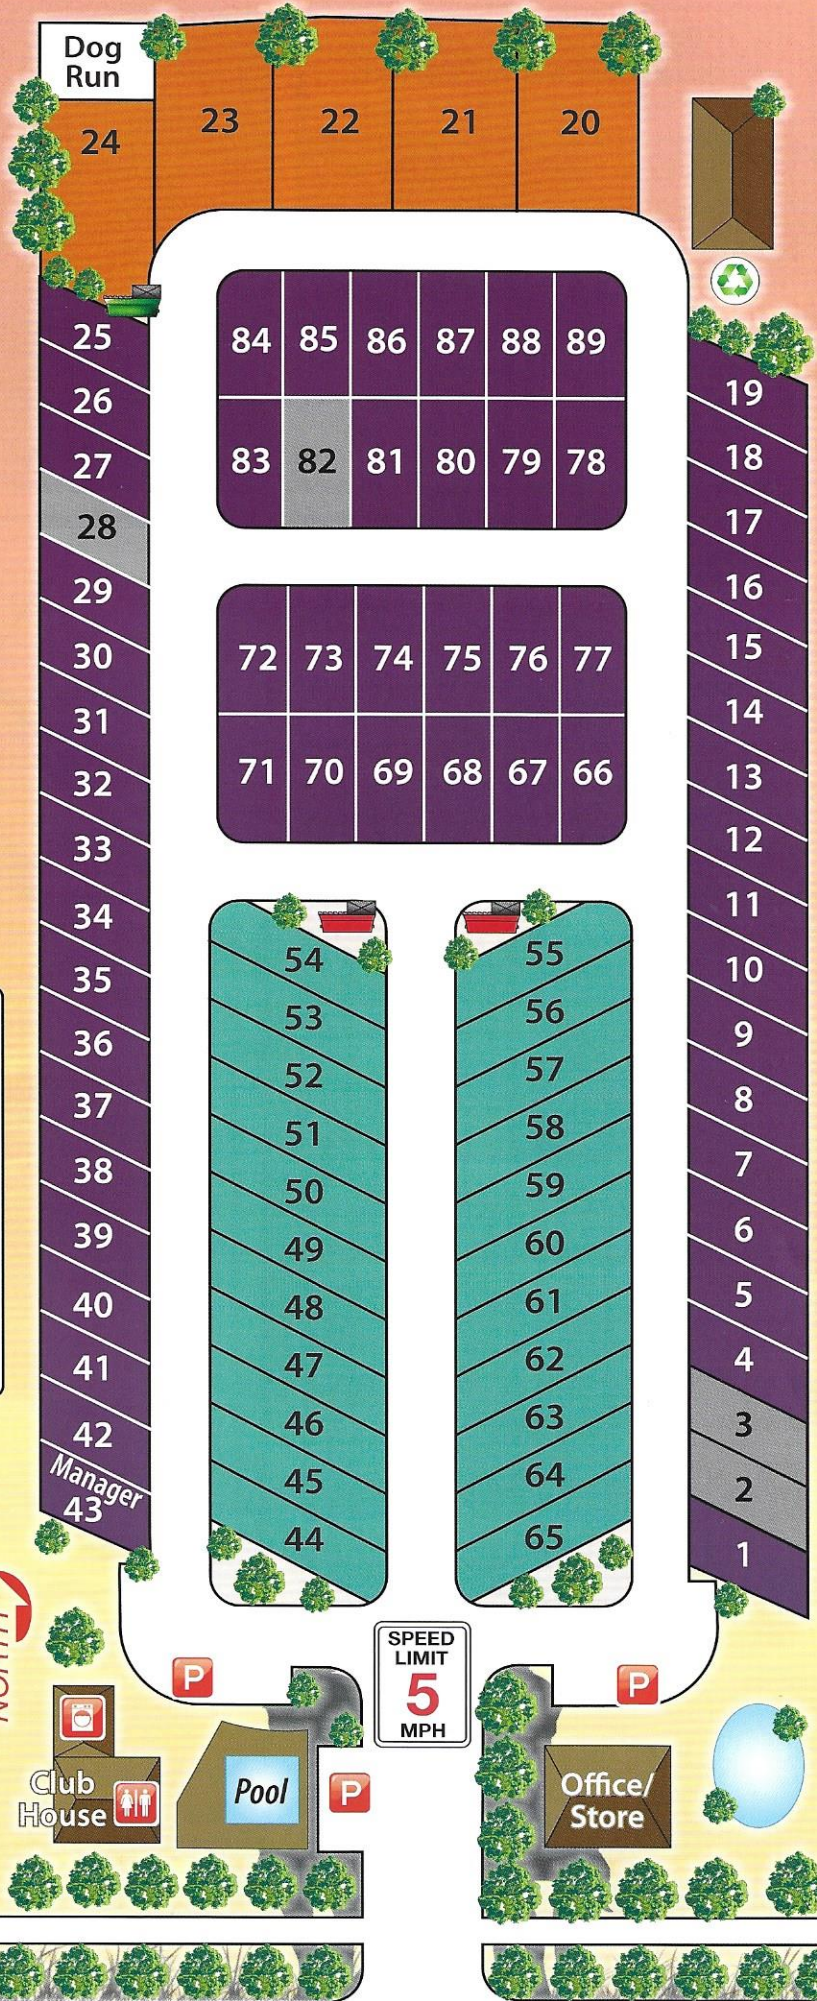

A 55+
RESORT

928-788-6666

**1325 Boundary Cone Rd.
Mohave Valley, AZ 86440**
Great Location and Value

info@MoonRiverResort.com
www.MoonRiverResort.com

**OPEN ALL
YEAR!**

LEGEND

- Back-In Sites
- Pull-Through Sites
- Storage
- Park Model
- Parking
- Restrooms
- Laundry
- Recycling Center
- Dumpster

NO STREAMING
No Wi-Fi Extenders or Boosters

**"Save MONEY,
Negotiate summer storage"
Inquire within**

← 1 Mile to Colorado River **Boundary Cone Rd.**